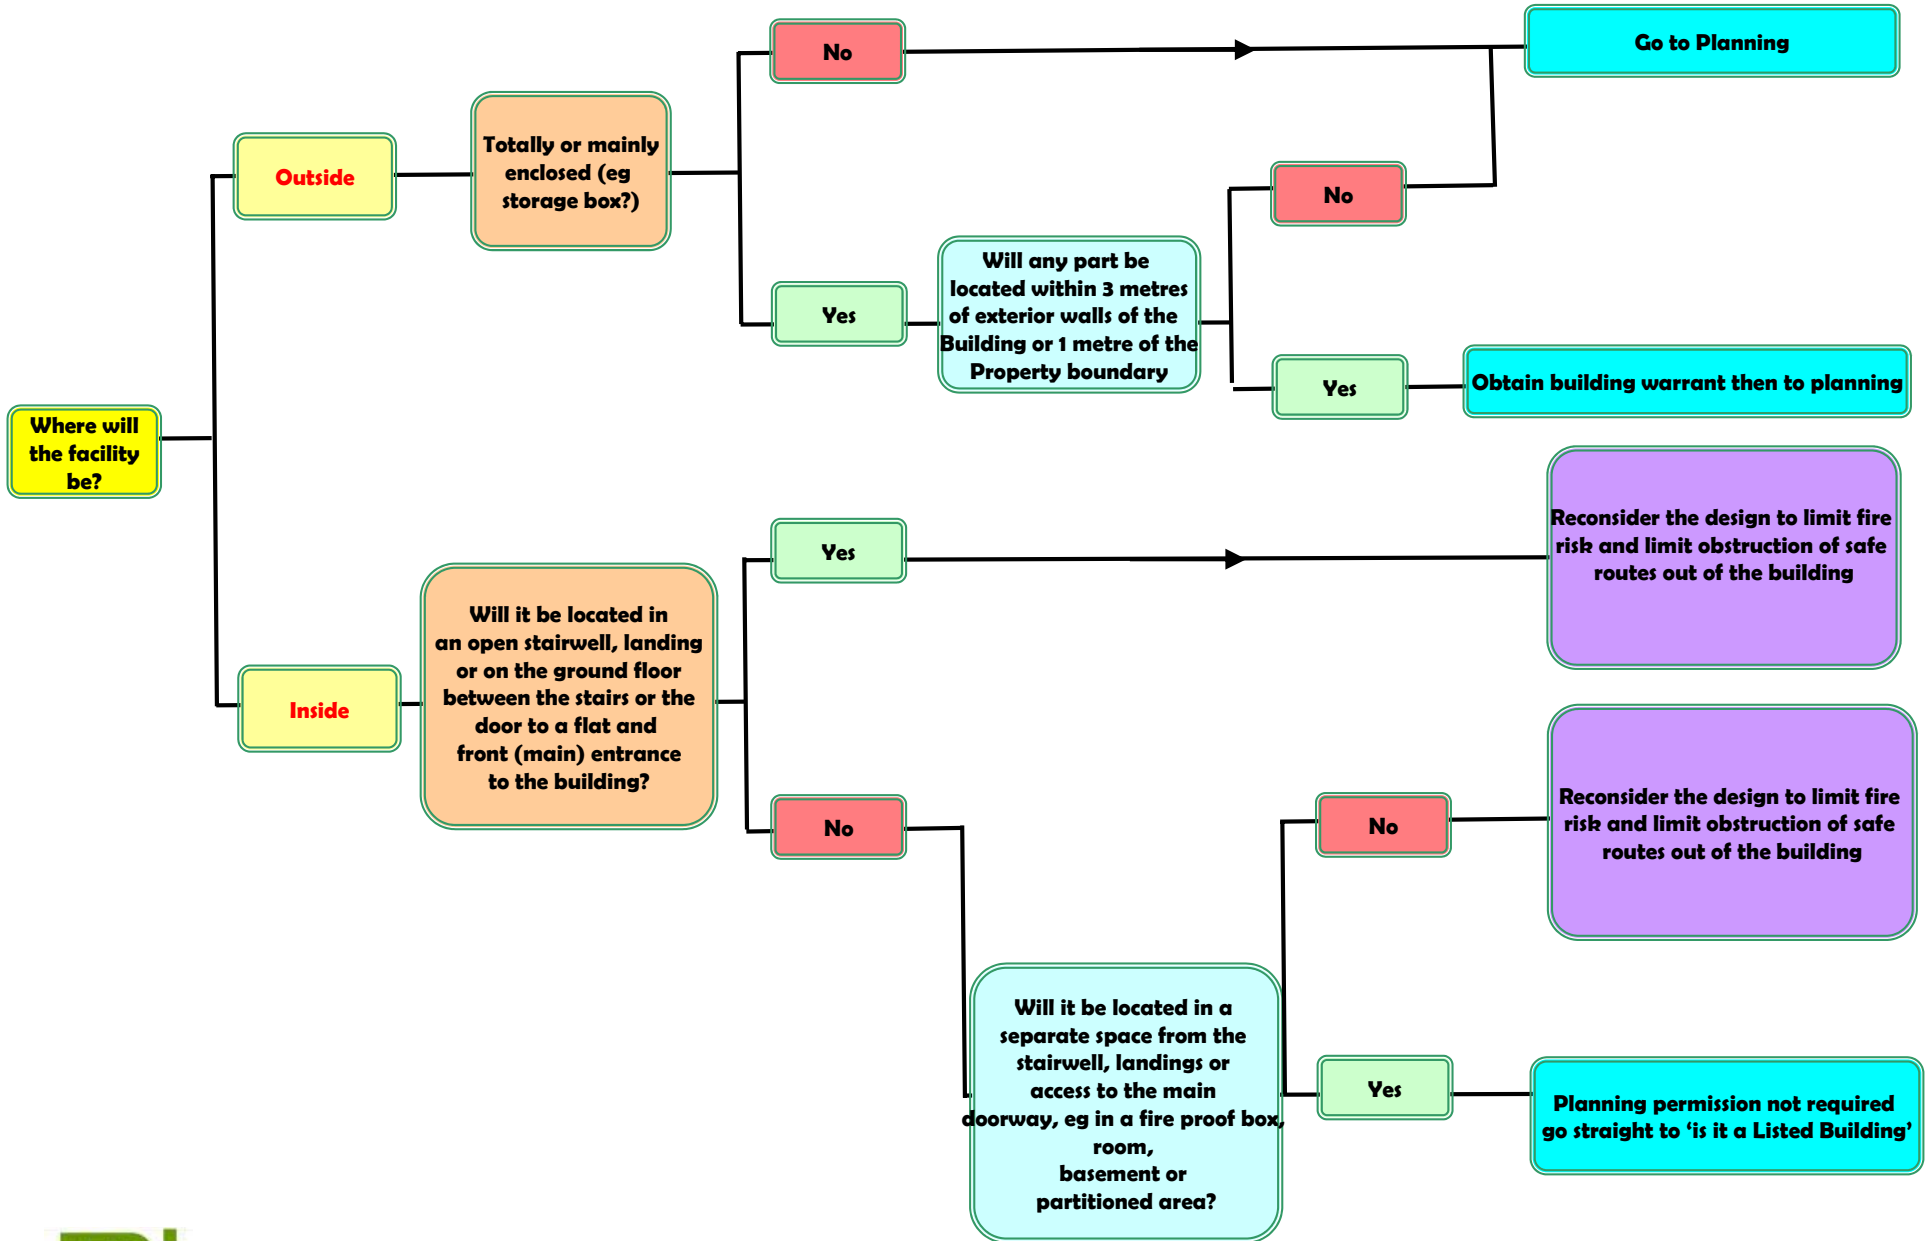

Preliminary Proposals Flowchart

Building Regulations Flowchart

Planning Permission Flowchart.
Nb. Planning permission required
outside a tenement regardless
of whether or not the property
is in a conservation area