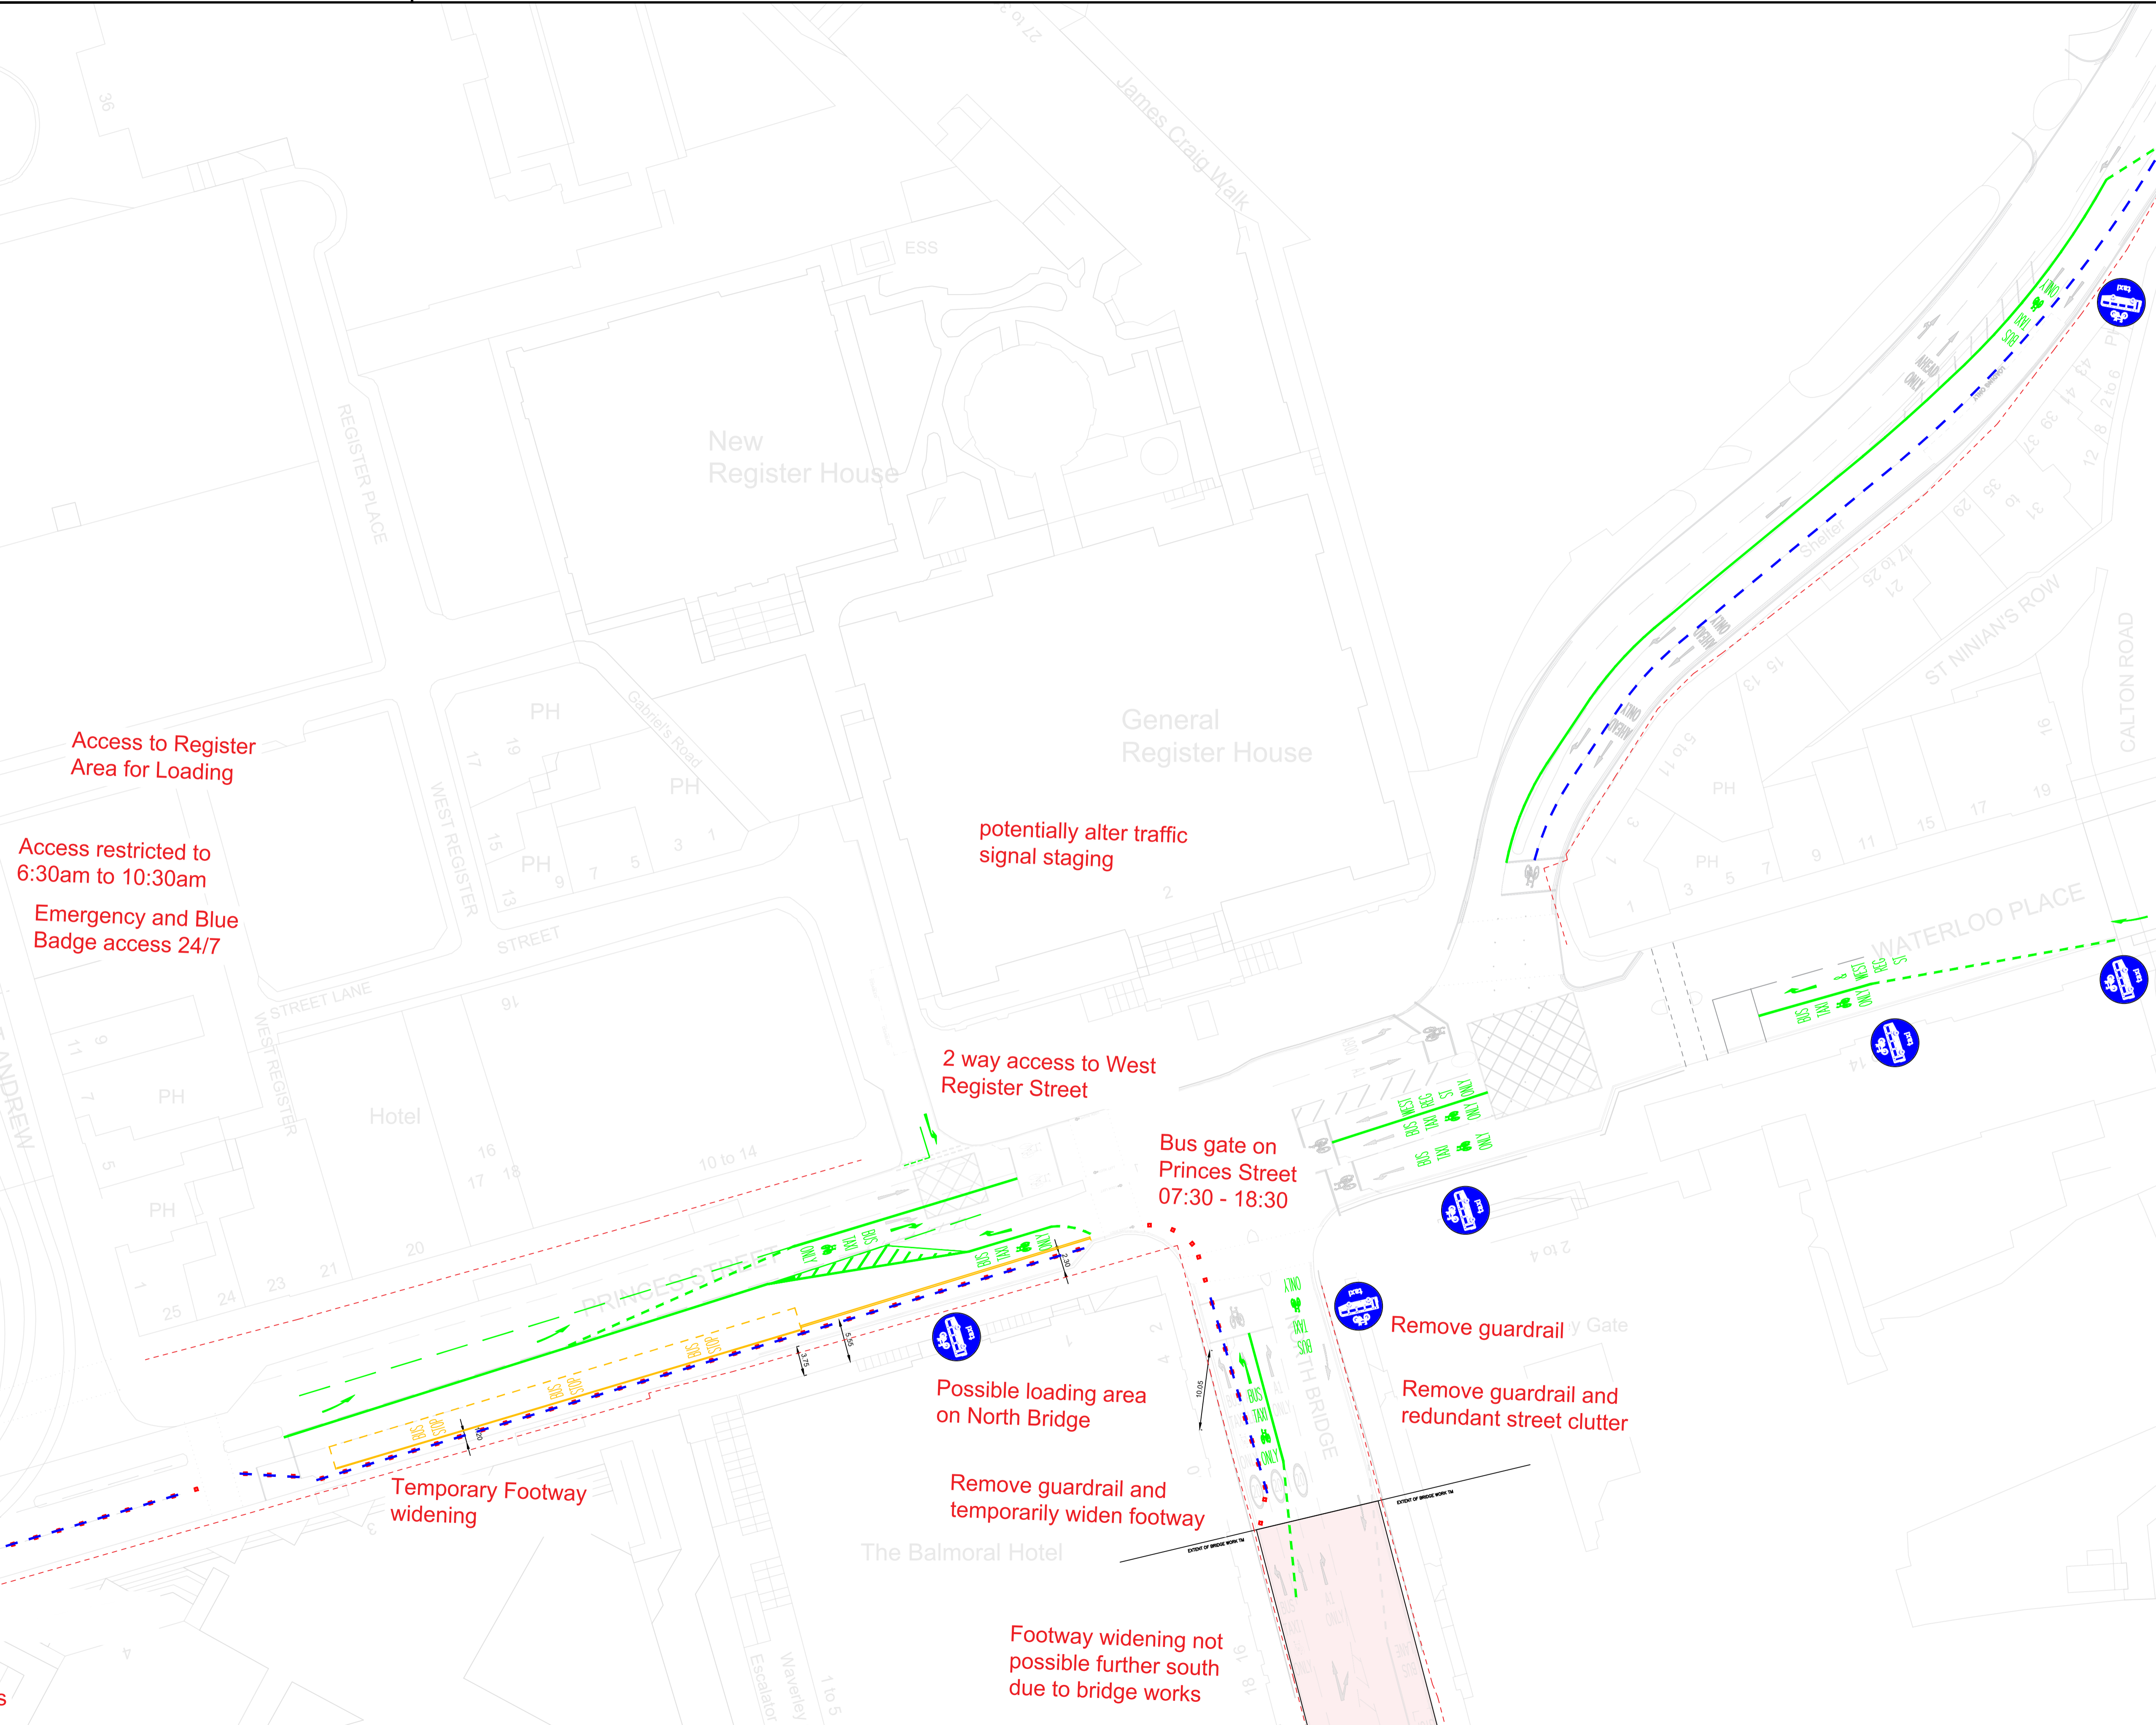

NOTES:

This map is reproduced from Ordnance Survey material with the permission of Ordnance Survey on behalf of the Controller of Her Majesty's Stationery Office © Crown copyright. Unauthorised reproduction infringes Crown copyright and may lead to prosecution or civil proceedings.

100023420 (2020)

REVISION	DETAILS	BY	DATE	CHECKED
----------	---------	----	------	---------

EDINBURGH
THE CITY OF EDINBURGH COUNCIL

The City of Edinburgh Council Waverley Court 4 East Market Street Edinburgh, EH8 8BG Telephone: 0131 200 2000	PLACE MANAGEMENT TRANSPORT CONTRACTS AND STRUCTURES TRANSPORT CONTRACTS
---	--

Spaces for People
East Princes Street

Date: 02/06/20	Job No.: 637129	Drawn by: SB
Scale: NTS		Checked by: CM