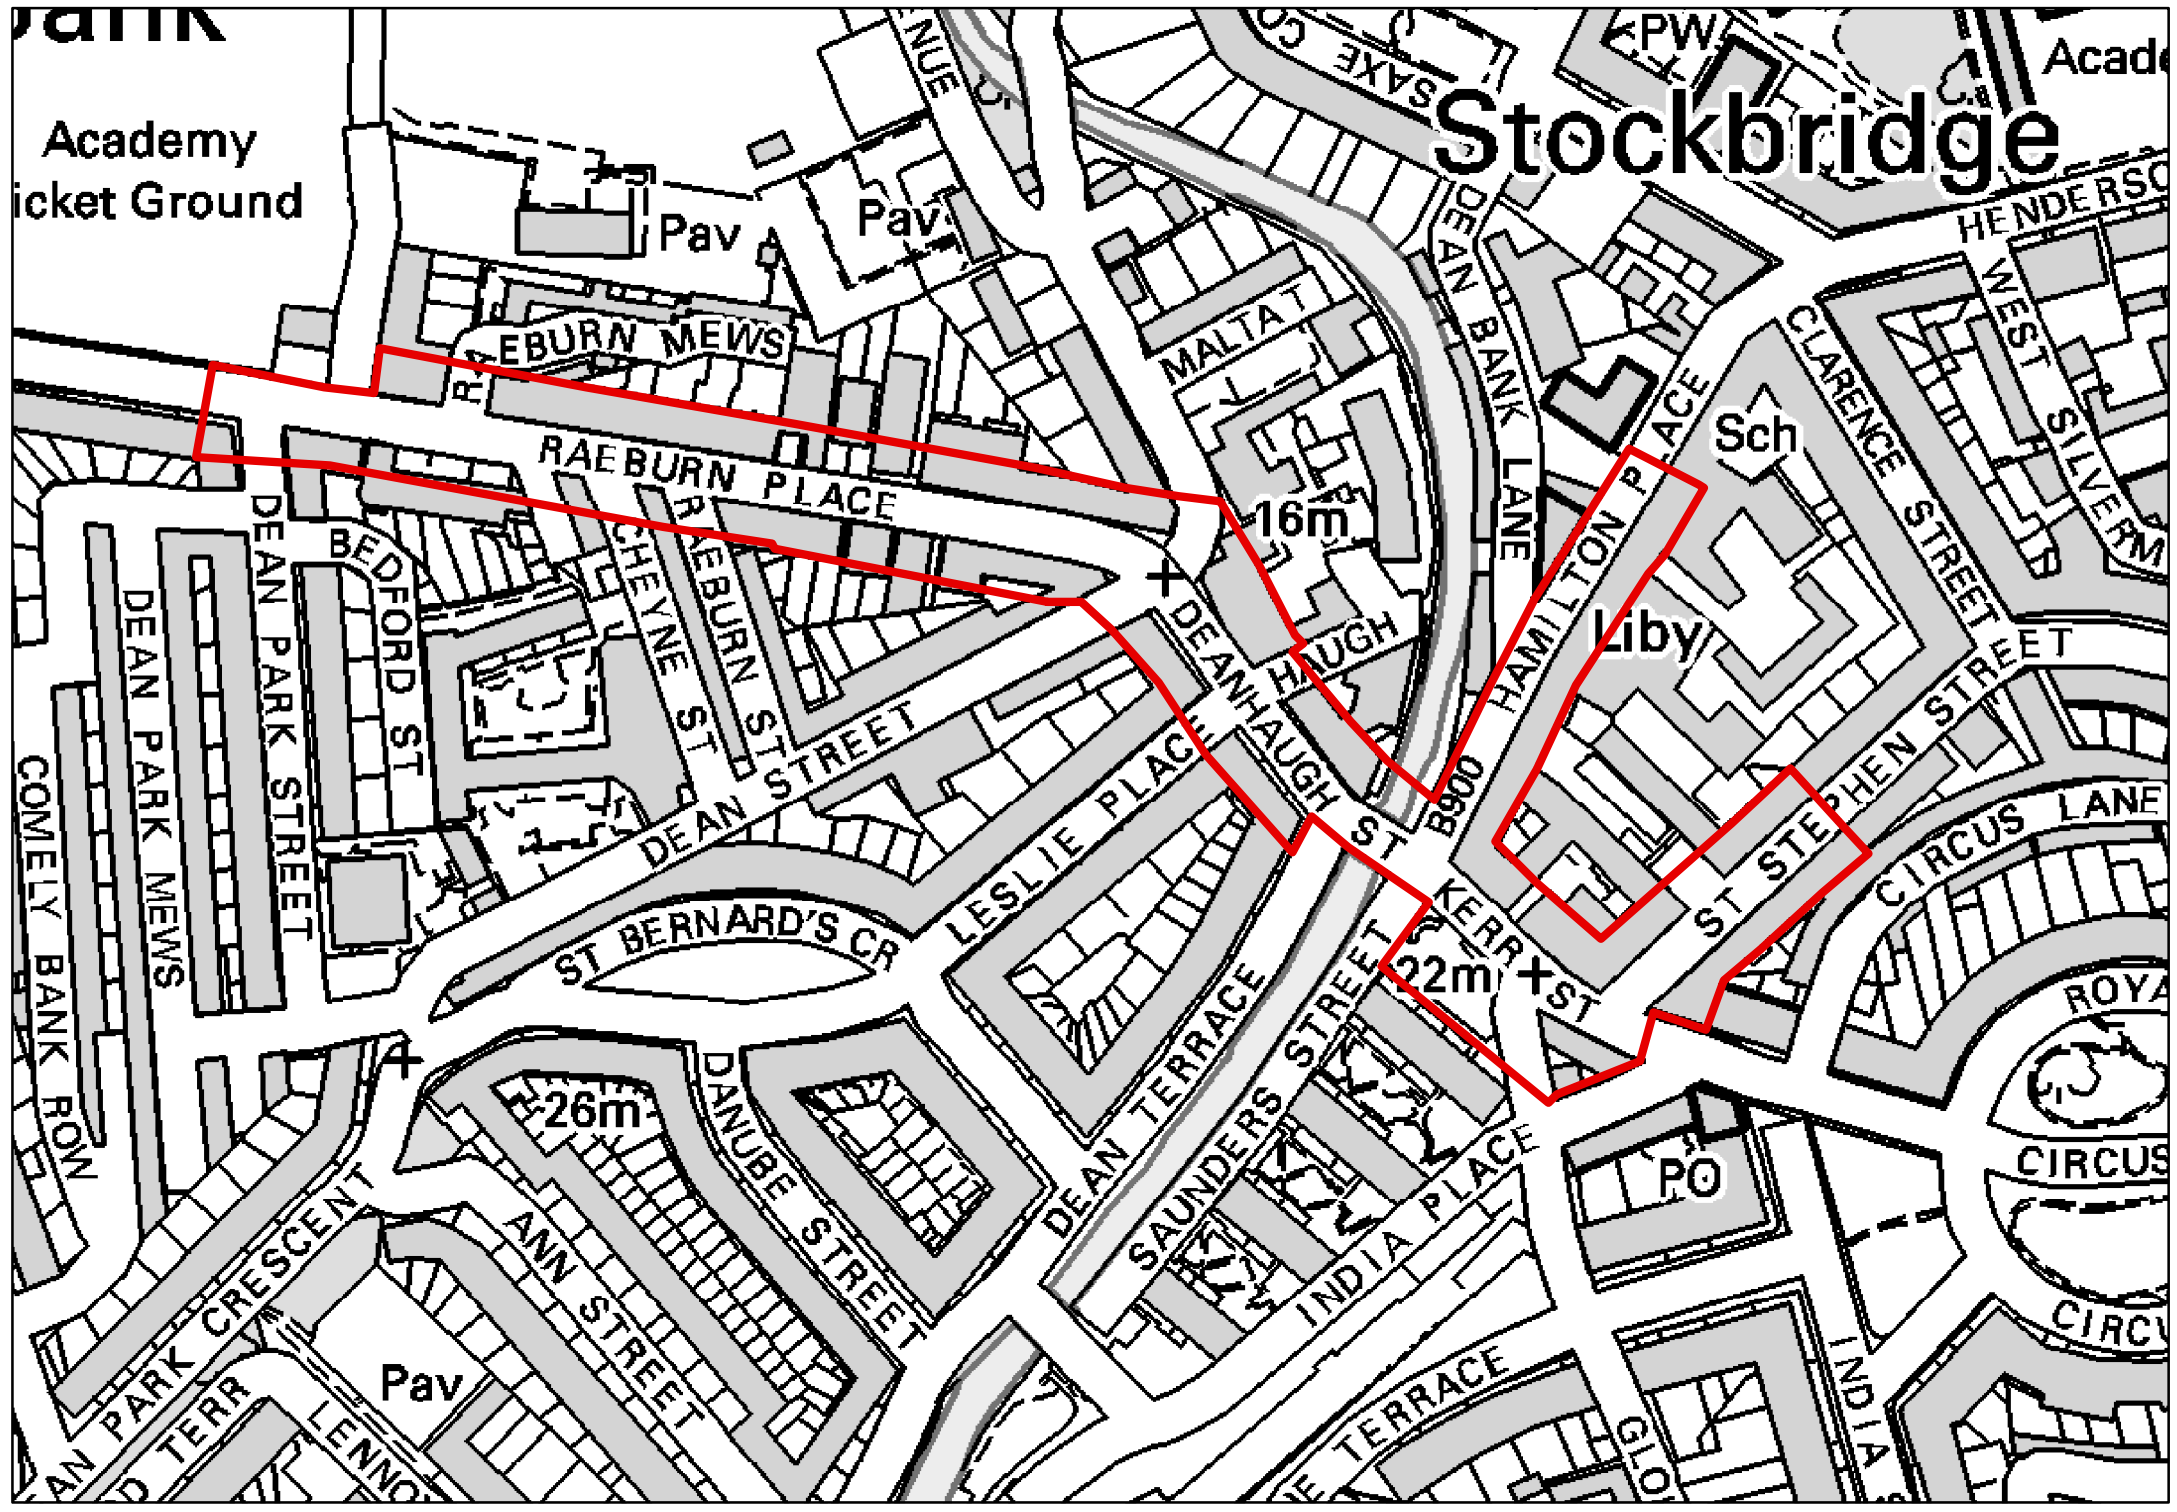

# Stockbridge

Academy  
Ticket Ground

RAEBURN MEWS

RAEBURN PLACE

16m

Liby

Sch

ST BERNARD'S CR

26m

PO

ROYAL

CIRCUS

CIRCUS